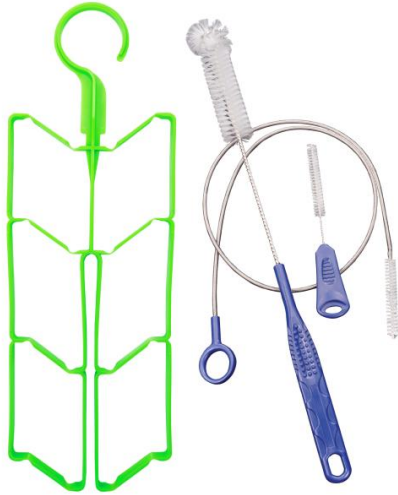

A KLEIN TOOLS COMPANY
WWW.ERGODYNE.COM